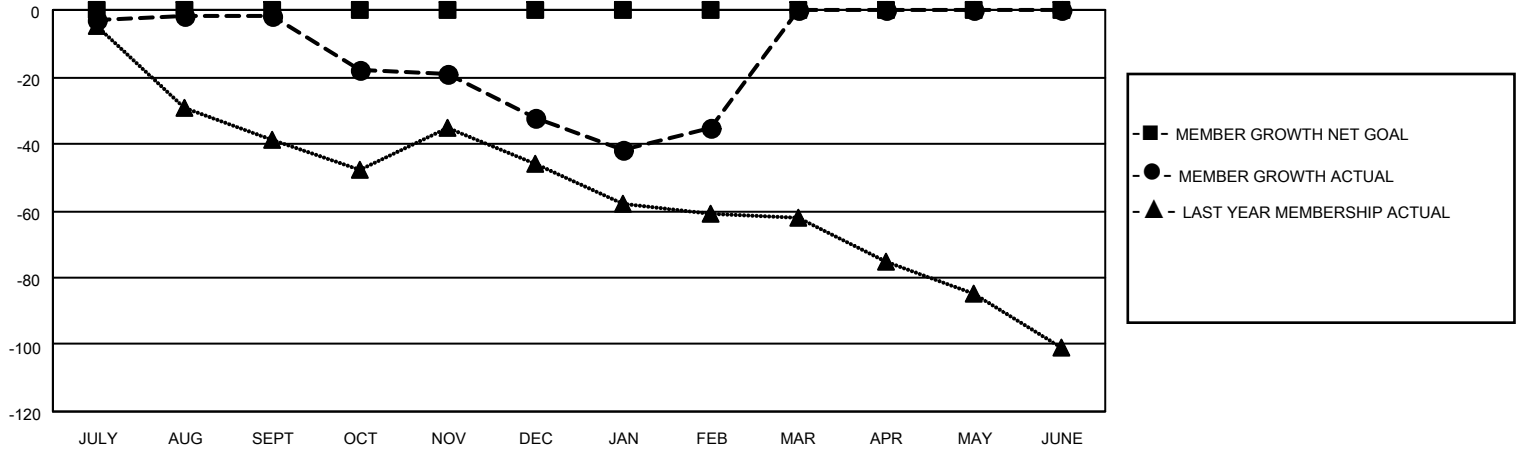

GOALS AND ACTUAL MEMBERS CUMULATIVE

DROPPED CLUBS: 3	28 CLUBS OF 101 ADDED 1 OR MORE NEW MEMBERS	<u>GENDER DISTRIBUTION</u> MALE 1,539 (76.45%) FEMALE 474 (23.55%) NON BINARY 0 (0.00%) PREFER NOT TO ANSWER 0 (0.00%)
<u>DROPPED MEMBERS</u> <table style="width: 100%; border-collapse: collapse;"> <tr> <td style="width: 80%;">DECEASED</td> <td style="text-align: right;">11</td> </tr> <tr> <td>CLUB CANCELLED</td> <td style="text-align: right;">15</td> </tr> <tr> <td>OTHER</td> <td style="text-align: right;">71</td> </tr> <tr> <td style="border-top: 1px solid black;">TOTAL</td> <td style="text-align: right; border-top: 1px solid black;">97</td> </tr> </table>	CLICK HERE FOR CUMULATIVE MEMBERSHIP DATA	<table style="width: 100%; border-collapse: collapse;"> <tr> <td style="width: 80%;">TOTAL FAMILY UNIT MEMBERS</td> <td style="text-align: right;">40</td> </tr> <tr> <td>FAMILY MEMBERS PAYING HALF DUES</td> <td style="text-align: right;">20</td> </tr> </table>